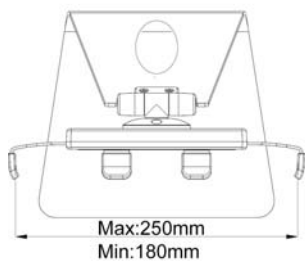

## SPECIFICATIONS

Material	Steel/Plastic
Dimension(W*H*D)	250(W)X218(H)X 136(D) mm
Weight	1kg (2.21 lbs)
Rotate(Pivot)	360°
Support Panel Size	For iPad,Kindle DX and any multi-media devices with 9.7"screen