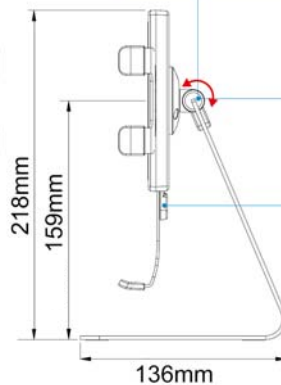

## SPECIFICATIONS

Material	Steel/Plastic
Dimension(W*H*D)	250(W)X218(H)X 136(D) mm
Weight	1kg (2.21 lbs)
Rotate(Pivot)	360°
Support Panel Size	For iPad,Kindle DX and any multi-media devices with 9.7"screen