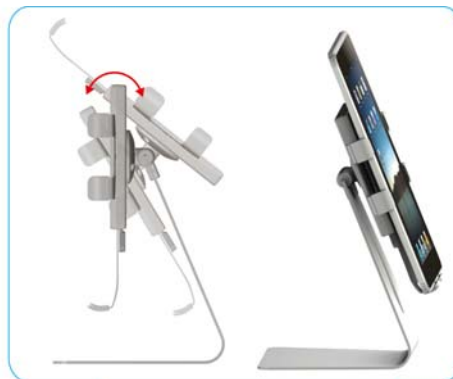

## SPECIFICATIONS

Material	Steel/Plastic
Dimension(W*H*D)	250(W)X218(H)X 136(D) mm
Weight	1kg (2.21 lbs)
Rotate(Pivot)	360°
Support Panel Size	For iPad,Kindle DX and any multi-media devices with 9.7"screen